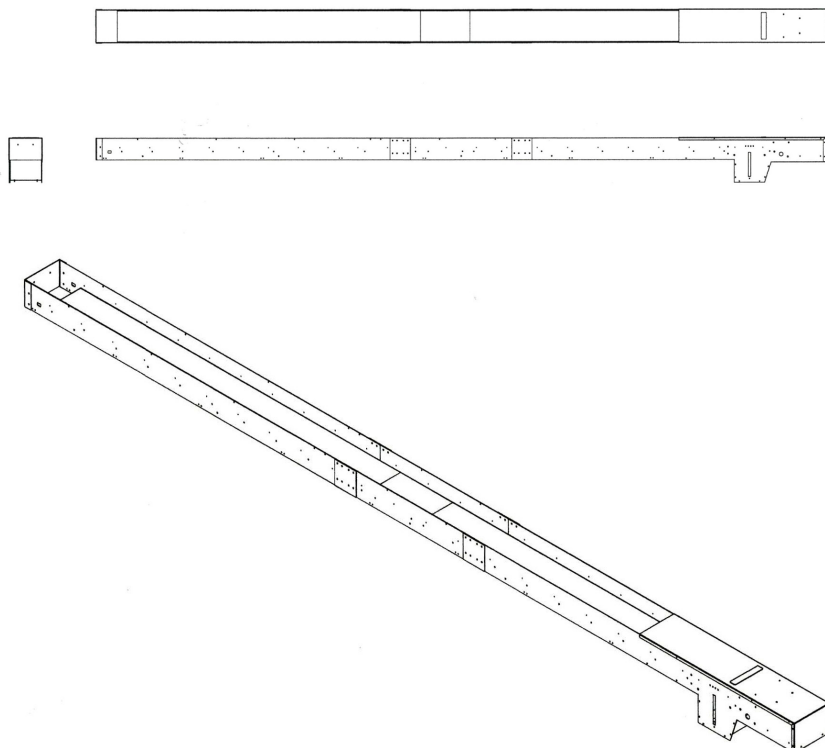

Long 12" Slider Bed Conveyor

GRAINWAY

A economical conveyor for longer distances at lower capacities.

8 1/2" drive roller

4" tail roller

8 1/2" side walls

Uses a side mount drive system

13" wide with a 12" wide belt

Belt glides over a smooth steel surface

We do custom lengths on this style of conveyors

Longer 12" Slider Bed Conveyor Lengths

	50'	60'	70'	80'
Belt Speed 518 ft/min	5000 bu/hr	4000 bu/hr	3500 bu/hr	3000 bu/hr
Belt Speed 388 ft/min	4000 bu/hr	3300 bu/hr	2600 bu/hr	2100 bu/hr
Belt Speed 306 ft/min	3000 bu/hr	2600 bu/hr	2100 bu/hr	1700 bu/hr
	90'	100'	110'	120'
Belt Speed 518 ft/min	2500 bu/hr	2000 bu/hr	1750 bu/hr	1500 bu/hr
Belt Speed 388 ft/min	1800 bu/hr	1500 bu/hr	1300 bu/hr	1100 bu/hr
Belt Speed 306 ft/min	1500 bu/hr	1300 bu/hr	1100 bu/hr	900 bu/hr