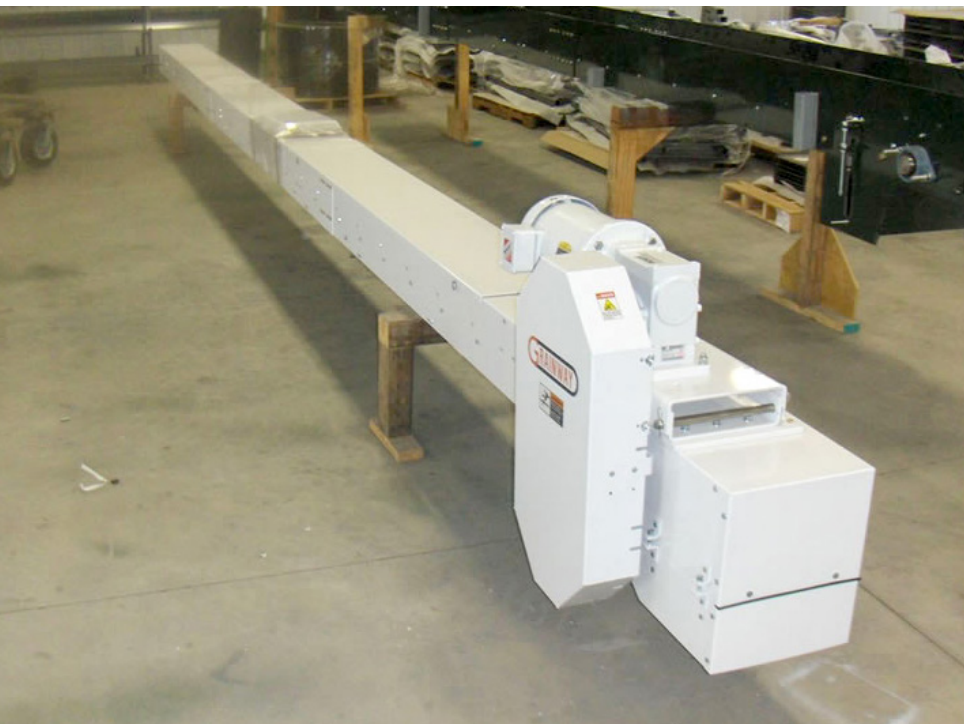

Long 12" Slider Bed Conveyor

GRAINWAY

A economical conveyor for longer distances at lower capacities.

8 1/2" drive roller

4" tail roller

8 1/2" side walls

Uses a side mount drive system

13" wide with a 12" wide belt

Belt glides over a smooth steel surface

We do custom lengths on this style of conveyors

Longer 12" Slider Bed Conveyor Lengths

	50'	60'	70'	80'
Belt Speed 518 ft/min	5000 bu/hr	4000 bu/hr	3500 bu/hr	3000 bu/hr
Belt Speed 388 ft/min	4000 bu/hr	3300 bu/hr	2600 bu/hr	2100 bu/hr
Belt Speed 306 ft/min	3000 bu/hr	2600 bu/hr	2100 bu/hr	1700 bu/hr
	90'	100'	110'	120'
Belt Speed 518 ft/min	2500 bu/hr	2000 bu/hr	1750 bu/hr	1500 bu/hr
Belt Speed 388 ft/min	1800 bu/hr	1500 bu/hr	1300 bu/hr	1100 bu/hr
Belt Speed 306 ft/min	1500 bu/hr	1300 bu/hr	1100 bu/hr	900 bu/hr

Additional Photos